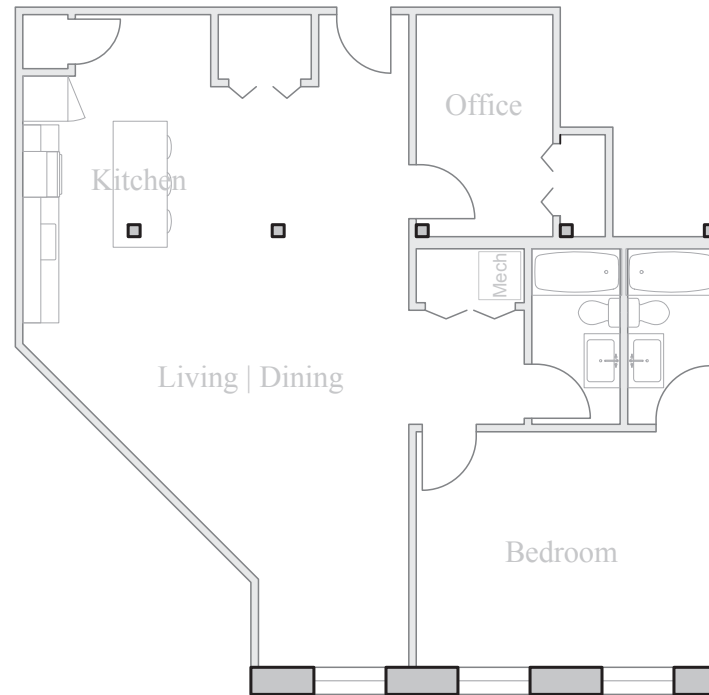

Unit 511

FLOOR 5 1145 SQUARE FEET
1 Bedroom, 2 Bath, 1 Office

Residences:
Waterfall Views
Historic Details
Spacious Open Floorplans

Kitchen & Living Spaces:
Open Kitchens
Granite Countertops
Stainless Steel Appliances

Landscape:
Riverfront Promenade
Abundant Greenspace
Waterfall Observation Deck
Recreational Boat Ramp
Grill & Cookout Terrace

www.MRESIDENTIAL.com

Modern Mill Living

DEVELOPED BY: Tai O and Unisource International

The material contained herein is intended for informational purposes only and does not constitute an offering for sale. Information is accurate at the time it is presented but is subject to change and no warranty or representation is made as to present or future conditions of the M Residential project. At the time residences are offered for sale all purchasers will be presented with a detailed public condominium offering statement as required by Rhode Island law.

M

Residential

535 Roosevelt Avenue
Central Falls, RI 02863
Tel: 401.725.5550

www.MRESIDENTIAL.com