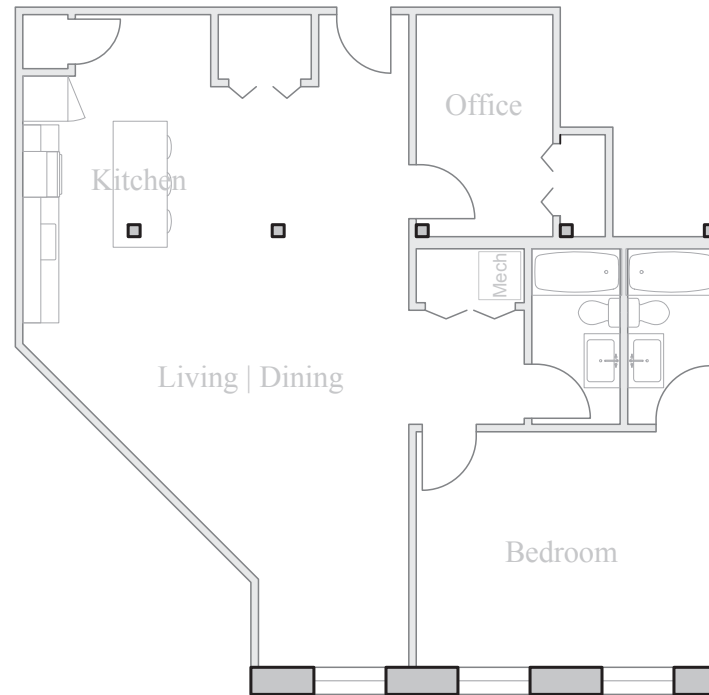

Unit 411

FLOOR 4
1 Bedroom, 2 Bath, 1 Office

1145 SQUARE FEET

Residences:

Waterfall Views
Historic Details
Spacious Open Floorplans

Kitchen & Living Spaces:

Open Kitchens
Granite Countertops
Stainless Steel Appliances

Landscape:

Riverfront Promenade
Abundant Greenspace
Waterfall Observation Deck
Recreational Boat Ramp
Grill & Cookout Terrace

www.MRESIDENTIAL.com

Modern Mill Living

DEVELOPED BY: Tai O and Unisource International

The material contained herein is intended for informational purposes only and does not constitute an offering for sale. Information is accurate at the time it is presented but is subject to change and no warranty or representation is made as to present or future conditions of the M Residential project. At the time residences are offered for sale all purchasers will be presented with a detailed public condominium offering statement as required by Rhode Island law.

M

Residential

535 Roosevelt Avenue
Central Falls, RI 02863
Tel: 401.725.5550

www.MRESIDENTIAL.com