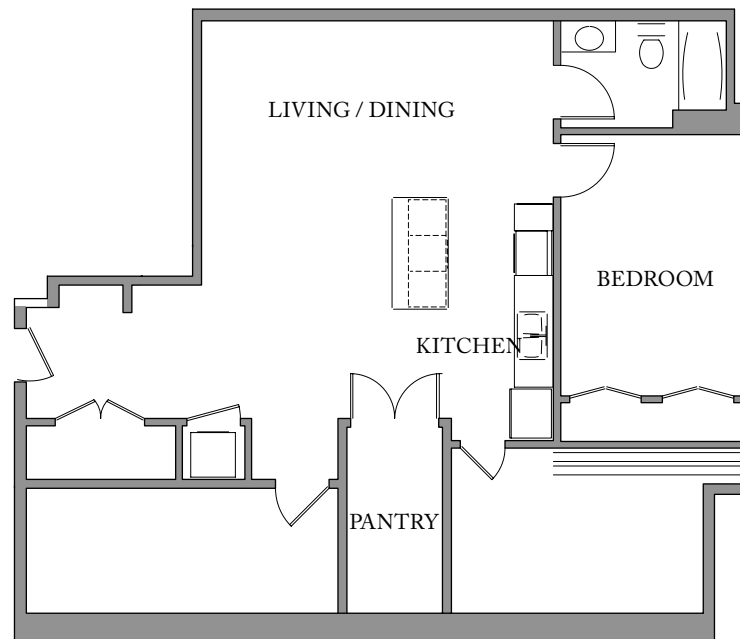

Unit 503

FLOOR 5
1 Bedroom, 1 Bath

903 SQUARE FEET

Residences:
Waterfall Views
Historic Details
Spacious Open Floorplans

Kitchen & Living Spaces:
Open Kitchens
Granite Countertops
Stainless Steel Appliances

Landscape:
Riverfront Promenade
Abundant Greenspace
Waterfall Observation Deck
Recreational Boat Ramp
Grill & Cookout Terrace

M

Residential

501 Roosevelt Avenue
Central Falls, RI 02863
Tel: 401.725.5550

www.MRESIDENTIAL.com

www.MRESIDENTIAL.com

Modern Mill Living

DEVELOPED BY: Tai O and Unisource International

The material contained herein is intended for informational purposes only and does not constitute an offering for sale. Information is accurate at the time it is presented but is subject to change and no warranty or representation is made as to present or future conditions of the M Residential project. At the time residences are offered for sale all purchasers will be presented with a detailed public condominium offering statement as required by Rhode Island law.