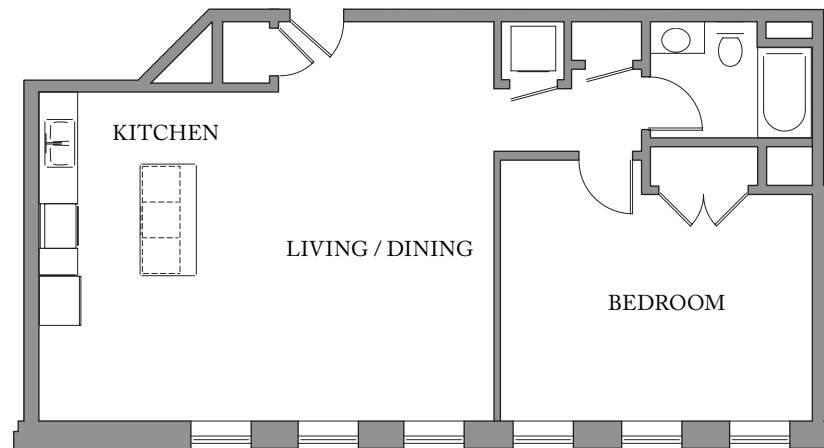

Unit 405

FLOOR 4
1 Bedroom, 1 Bath

935 SQUAREFEET

Residences:
Waterfall Views
Historic Details
Spacious Open Floorplans

Kitchen & Living Spaces:
Open Kitchens
Granite Countertops
Stainless Steel Appliances

Landscape:
Riverfront Promenade
Abundant Greenspace
Waterfall Observation Deck
Recreational Boat Ramp
Grill & Cookout Terrace

M

Residential

501 Roosevelt Avenue
Central Falls, RI 02863
Tel: 401.725.5550

www.MRESIDENTIAL.com

www.MRESIDENTIAL.com

Modern Mill Living

DEVELOPED BY: Tai O and Unisource International

The material contained herein is intended for informational purposes only and does not constitute an offering for sale. Information is accurate at the time it is presented but is subject to change and no warranty or representation is made as to present or future conditions of the M Residential project. At the time residences are offered for sale all purchasers will be presented with a detailed public condominium offering statement as required by Rhode Island law.