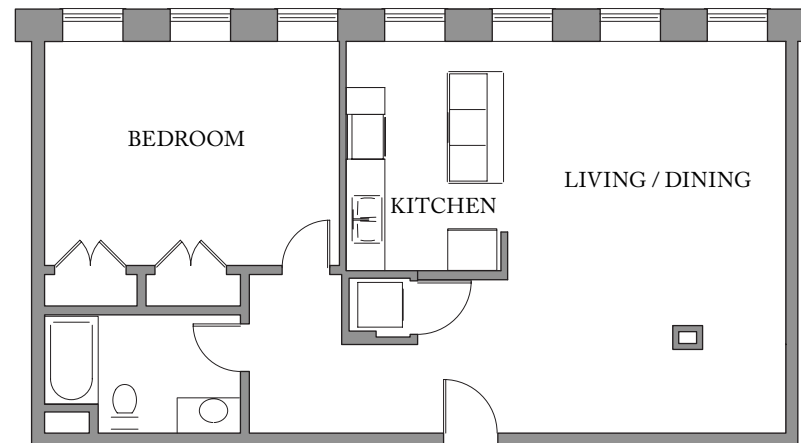

Unit 306

FLOOR 3
1 Bedroom, 1 Bath

900 SQUAREFEET

Residences:

Waterfall Views
Historic Details
Spacious Open Floorplans

Kitchen & Living Spaces:

Open Kitchens
Granite Countertops
Stainless Steel Appliances

Landscape:

Riverfront Promenade
Abundant Greenspace
Waterfall Observation Deck
Recreational Boat Ramp
Grill & Cookout Terrace

M

Residential

501 Roosevelt Avenue
Central Falls, RI 02863
Tel: 401.725.5550

www.MRESIDENTIAL.com

www.MRESIDENTIAL.com

Modern Mill Living

DEVELOPED BY: Tai O and Unisource International

The material contained herein is intended for informational purposes only and does not constitute an offering for sale. Information is accurate at the time it is presented but is subject to change and no warranty or representation is made as to present or future conditions of the M Residential project. At the time residences are offered for sale all purchasers will be presented with a detailed public condominium offering statement as required by Rhode Island law.