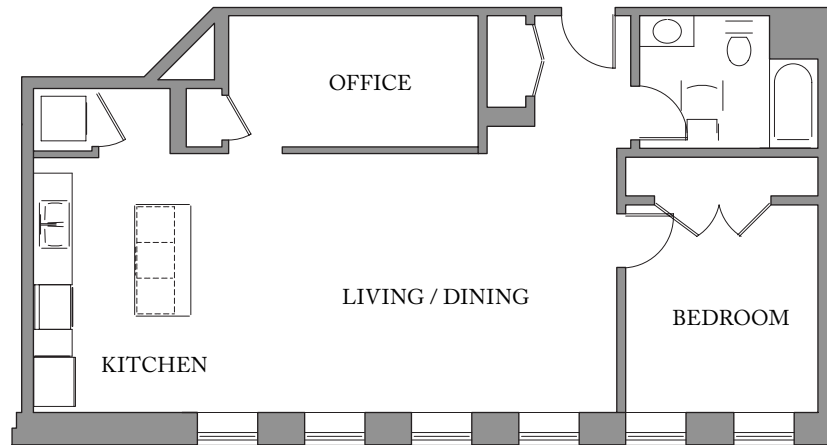

Unit 205

FLOOR 2 920 SQUAREFEET
1 Bedroom, 1 Bath, OFFICE

Residences:
Waterfall Views
Historic Details
Spacious Open Floorplans

Kitchen & Living Spaces:
Open Kitchens
Granite Countertops
Stainless Steel Appliances

Landscape:
Riverfront Promenade
Abundant Greenspace
Waterfall Observation Deck
Recreational Boat Ramp
Grill & Cookout Terrace

M

Residential

501 Roosevelt Avenue
Central Falls, RI 02863
Tel: 401.725.5550

www.MRESIDENTIAL.com